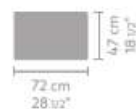

DIMENSIONS

armchair ash low 3,70
armchair walnut low 3,70

armchair ash high 3,95
armchair walnut high 3,95

ottoman ash 1,05

side table 60 x 60

side table 90 x 40

side table 130 x 70

metrage