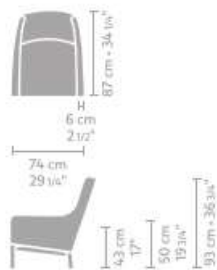

DIMENSIONS

armchair ash low 3,70
armchair walnut low 3,70

armchair ash high 3,95
armchair walnut high 3,95

ottoman ash 1,05

side table 60 x 60

side table 90 x 40

side table 130 x 70

metrage