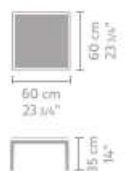

DIMENSIONS

armchair ash low 3,70
armchair walnut low 3,70

armchair ash high 3,95
armchair walnut high 3,95

ottoman ash 1,05

side table 60 x 60

side table 90 x 40

side table 130 x 70

metrage