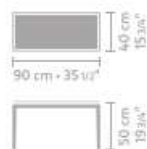

DIMENSIONS

armchair ash low 3,70
armchair walnut low 3,70

armchair ash high 3,95
armchair walnut high 3,95

ottoman ash 1,05

side table 60 x 60

side table 90 x 40

side table 130 x 70

metrage