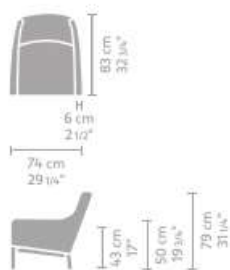

DIMENSIONS

armchair ash low 3,70
armchair walnut low 3,70

armchair ash high 3,95
armchair walnut high 3,95

ottoman ash 1,05

side table 60 x 60

side table 90 x 40

side table 130 x 70

metrage