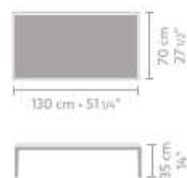

DIMENSIONS

armchair ash low 3,70
armchair walnut low 3,70

armchair ash high 3,95
armchair walnut high 3,95

ottoman ash 1,05

side table 60 x 60

side table 90 x 40

side table 130 x 70

metrage